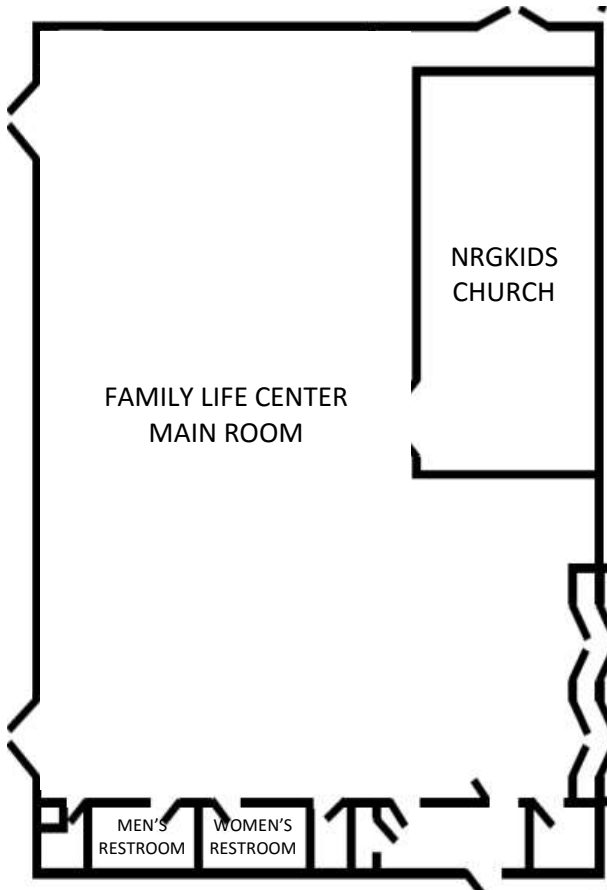

Are you looking for a place to park on Sunday morning or Wednesday evening? You're welcome to use the big lot beside the church or the back

lot beside the FLC. The graveled areas around the warehouse and the lot across the street under the billboard may also be used. Wherever you park, please secure your valuables and lock your vehicle for safety.