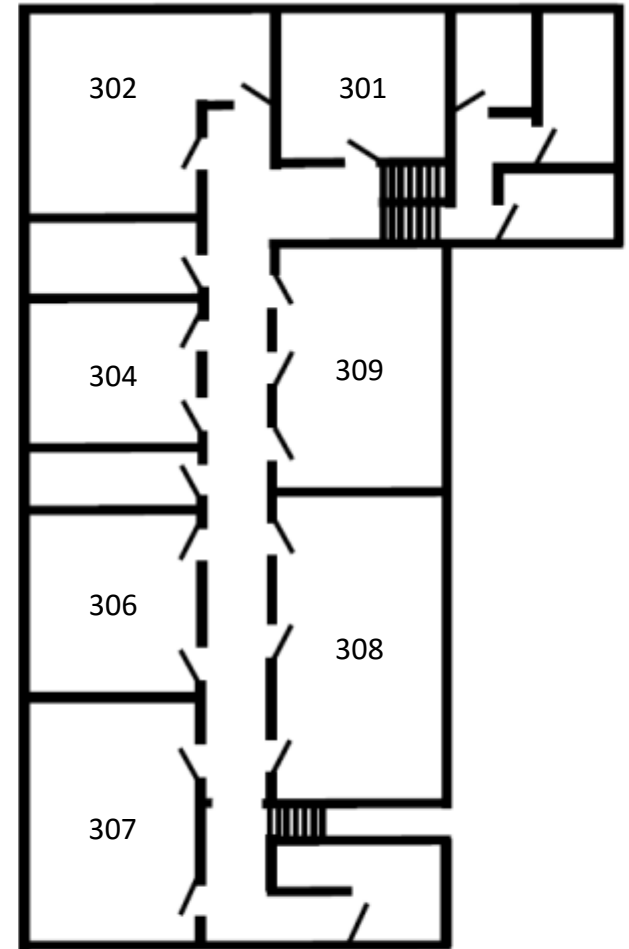

WEDNESDAYS

- Junior High Class - 7PM Rm 301

DOWNSTAIRS (100s Classes)

SUNDAYS

- Infant Nursery - 9 & 10AM Rm 101A
- Toddler Nursery - 9 & 10AM Rm 101B
- 1st & 2nd grade - 9AM Rm 103
- KinderChurch - 10AM Rm 103
- 3-5 years - 9AM Rm 104
- Kindergarten - 9AM Rm 105

WEDNESDAYS

- Infant Nursery - 7PM Rm 101A
- Toddler Nursery - 7PM Rm 101B
- 3 & 4 years - 7PM Rm 104
- NRGKIDS Classes - 7PM Rms 103, 105

OLD CHURCH (200s Classes) & SANCTUARY

SUNDAYS

- Harvester Adult Class - 9AM Rm 201
- Foundations of Joy Class - 9AM Rm 202
- Rhema Adult Class - 9AM Rm 203
- Multiply Discipleship Class - 9AM Rm 204
- Sanctuary Adult Class - 9AM Sanctuary

WEDNESDAYS

- Band/Orchestra Practice - 6PM Sanctuary
- Choir Rehearsal - 7PM Rm 207
- Evening Service - 7PM Sanctuary