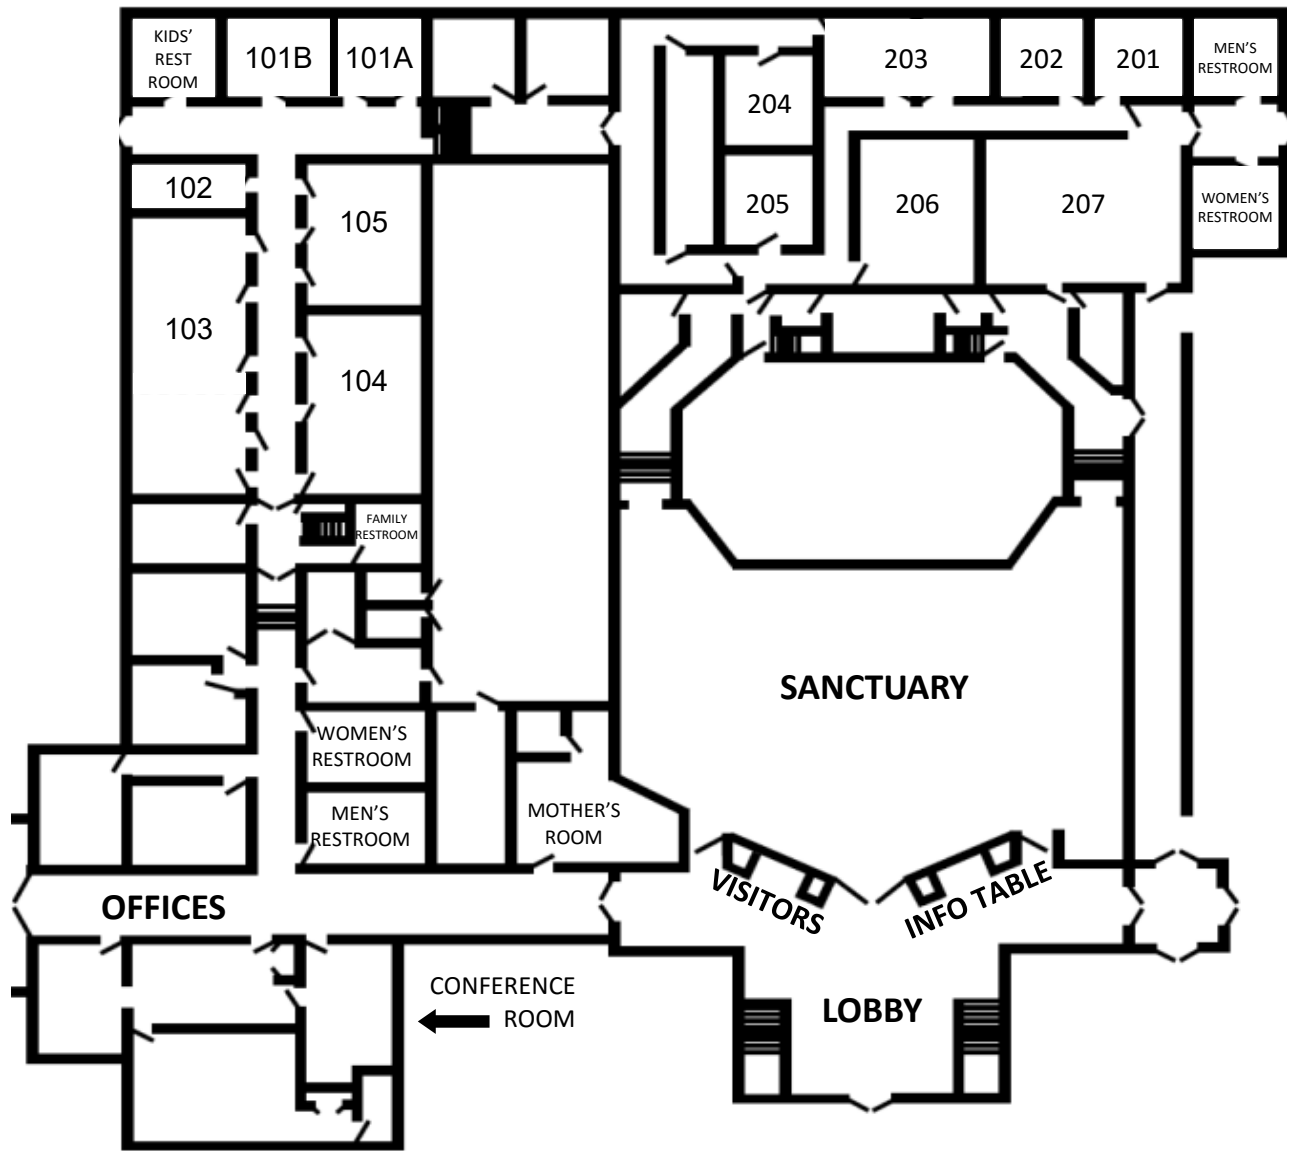

UPSTAIRS (300s Classes)

SUNDAYS

- Senior High Class - 9AM Rm 301
- Singles(35+) - 9AM Rm 304
- Junior High Class - 9AM Rm 307
- Samaritan Adult Class - 9AM Rm 308
- Young Adults(18-35) - 9AM Rm 309