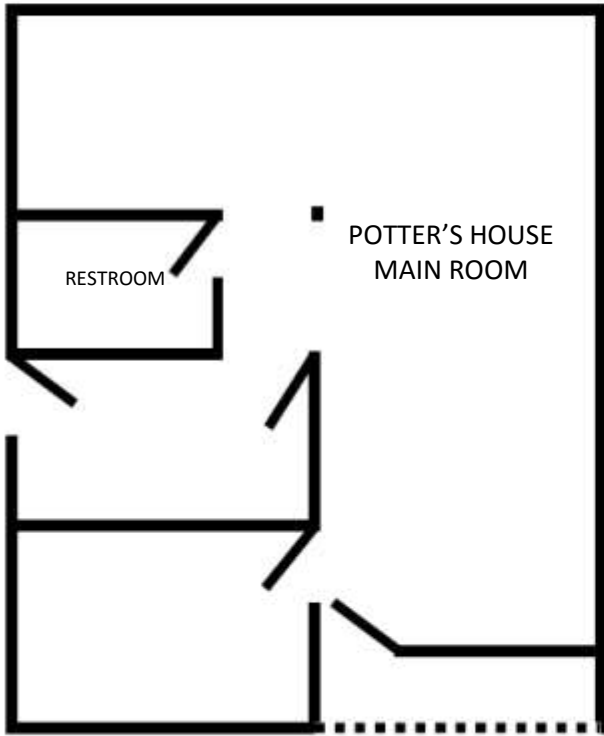

POTTER'S HOUSE

SUNDAYS

Unity Adult Class - 9AM Sunday School
Iglesia de Dios - 1:30PM Hispanic Worship

WEDNESDAYS

Elective Bible Studies - 5:45PM (seasonal only)
Young Adult Class (18-35) - 7PM Bible Study

Are you looking for a place to park on Sunday morning or Wednesday evening? You're welcome to use the big lot beside the church or the back

lot beside the FLC. The graveled areas around the warehouse and the lot across the street under the billboard may also be used. Wherever you park, please secure your valuables and lock your vehicle for safety.